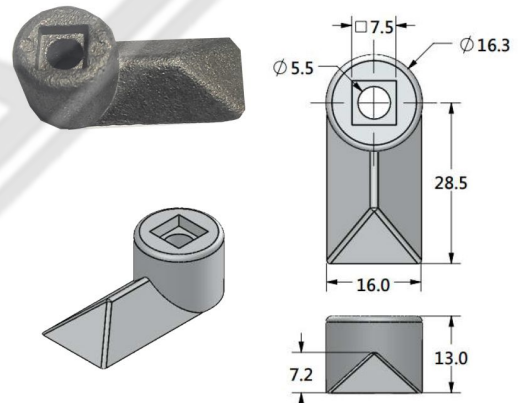

For Product Step File or 3D Model Send a Request Mail To info@nrack.com

Double Door Accessories

LG14F-1-7xL

2 No Per Set

OA-45

2 No Per Set

1 No Per Set

SHF-07A