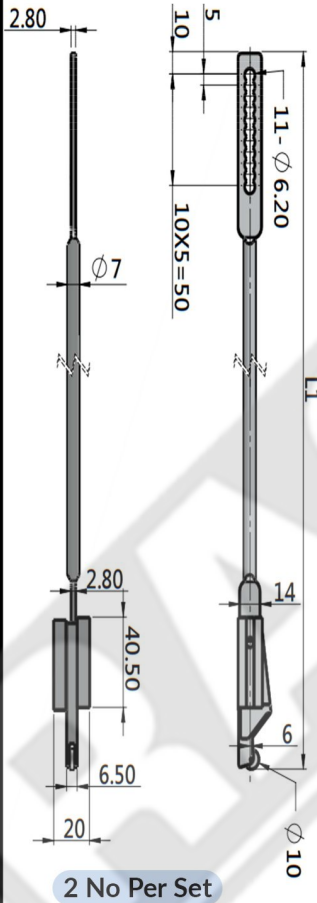

For Product Step File or 3D Model Send a Request Mail To info@nrack.com

Double Door Accessories

LG14F-1-7xL

2 No Per Set

OA-45

2 No Per Set

1 No Per Set

SHF-07A

OA-45A

2 No Per Set

OA-51

2 No Per Set