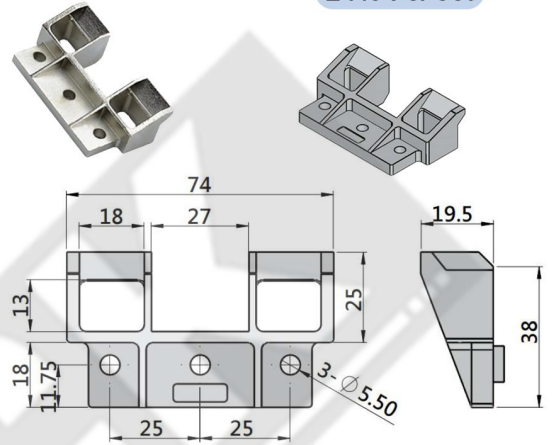

For Product Step File or 3D Model Send a Request Mail To info@nrack.com

Double Door Accessories

LG14F-1-7xL

2 No Per Set

OA-45

2 No Per Set

1 No Per Set

SHF-07A

OA-45A

2 No Per Set

OA-51

2 No Per Set