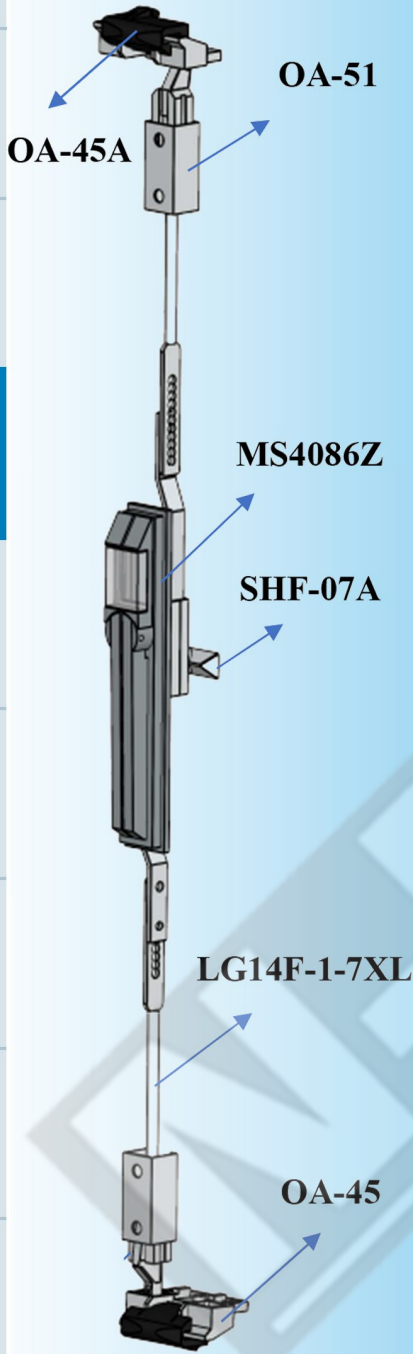

For Product Step File or 3D Model Send a Request Mail To info@nrack.com

Double Door Accessories

LG14F-1-7xL

2 No Per Set

OA-45

2 No Per Set

1 No Per Set

SHF-07A

OA-45A

2 No Per Set

OA-51

2 No Per Set