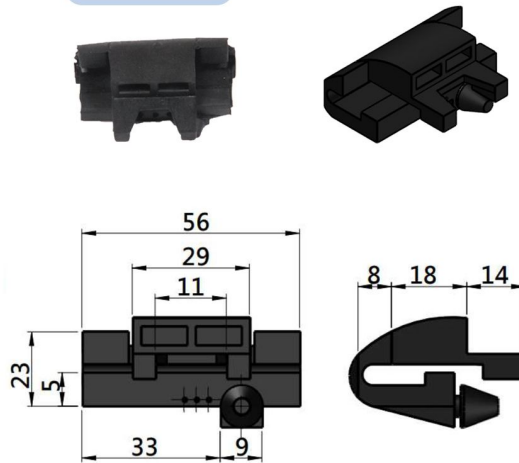

OA-45A

2 No Per Set